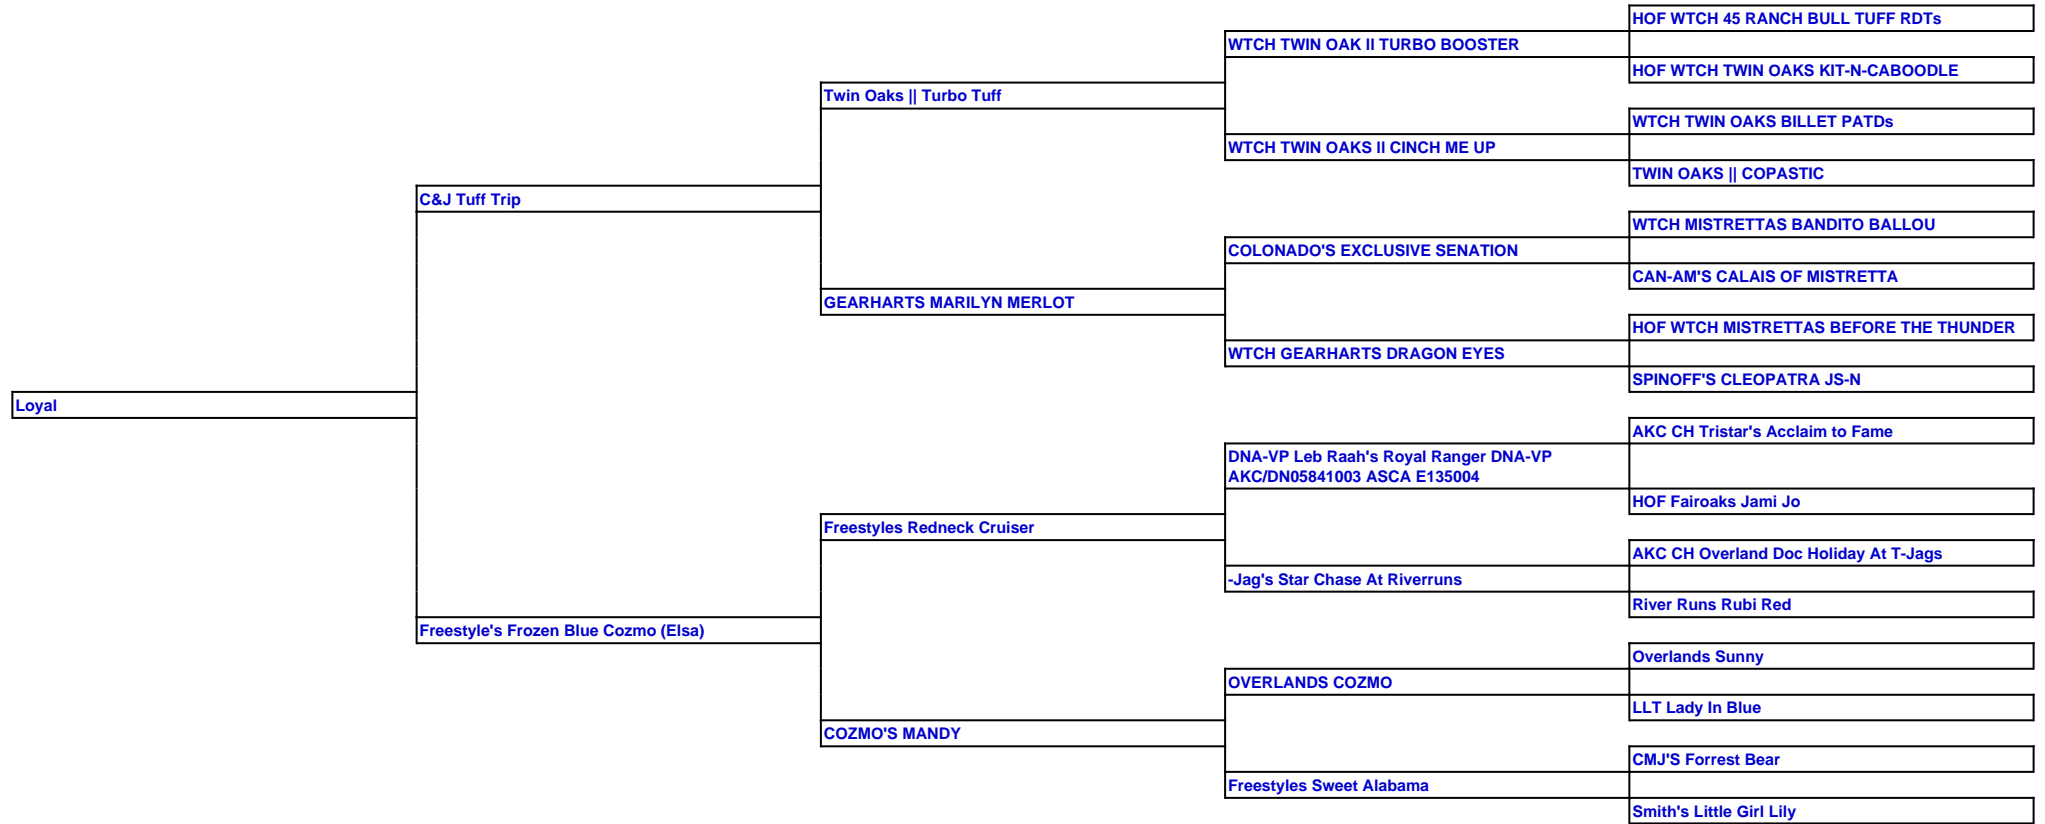

For a more detailed version of this pedigree:  
<https://www.cnjaustralianshepherds.com/profile/loyal>

Pedigree For:  
**Loyal**

COZMO'S MANDY

OVERLANDS COZMO

Freestyles Sweet Alabama

Overlands Sunny

LLT Lady In Blue

CMJ'S Forrest Bear

Smith's Little Girl Lily